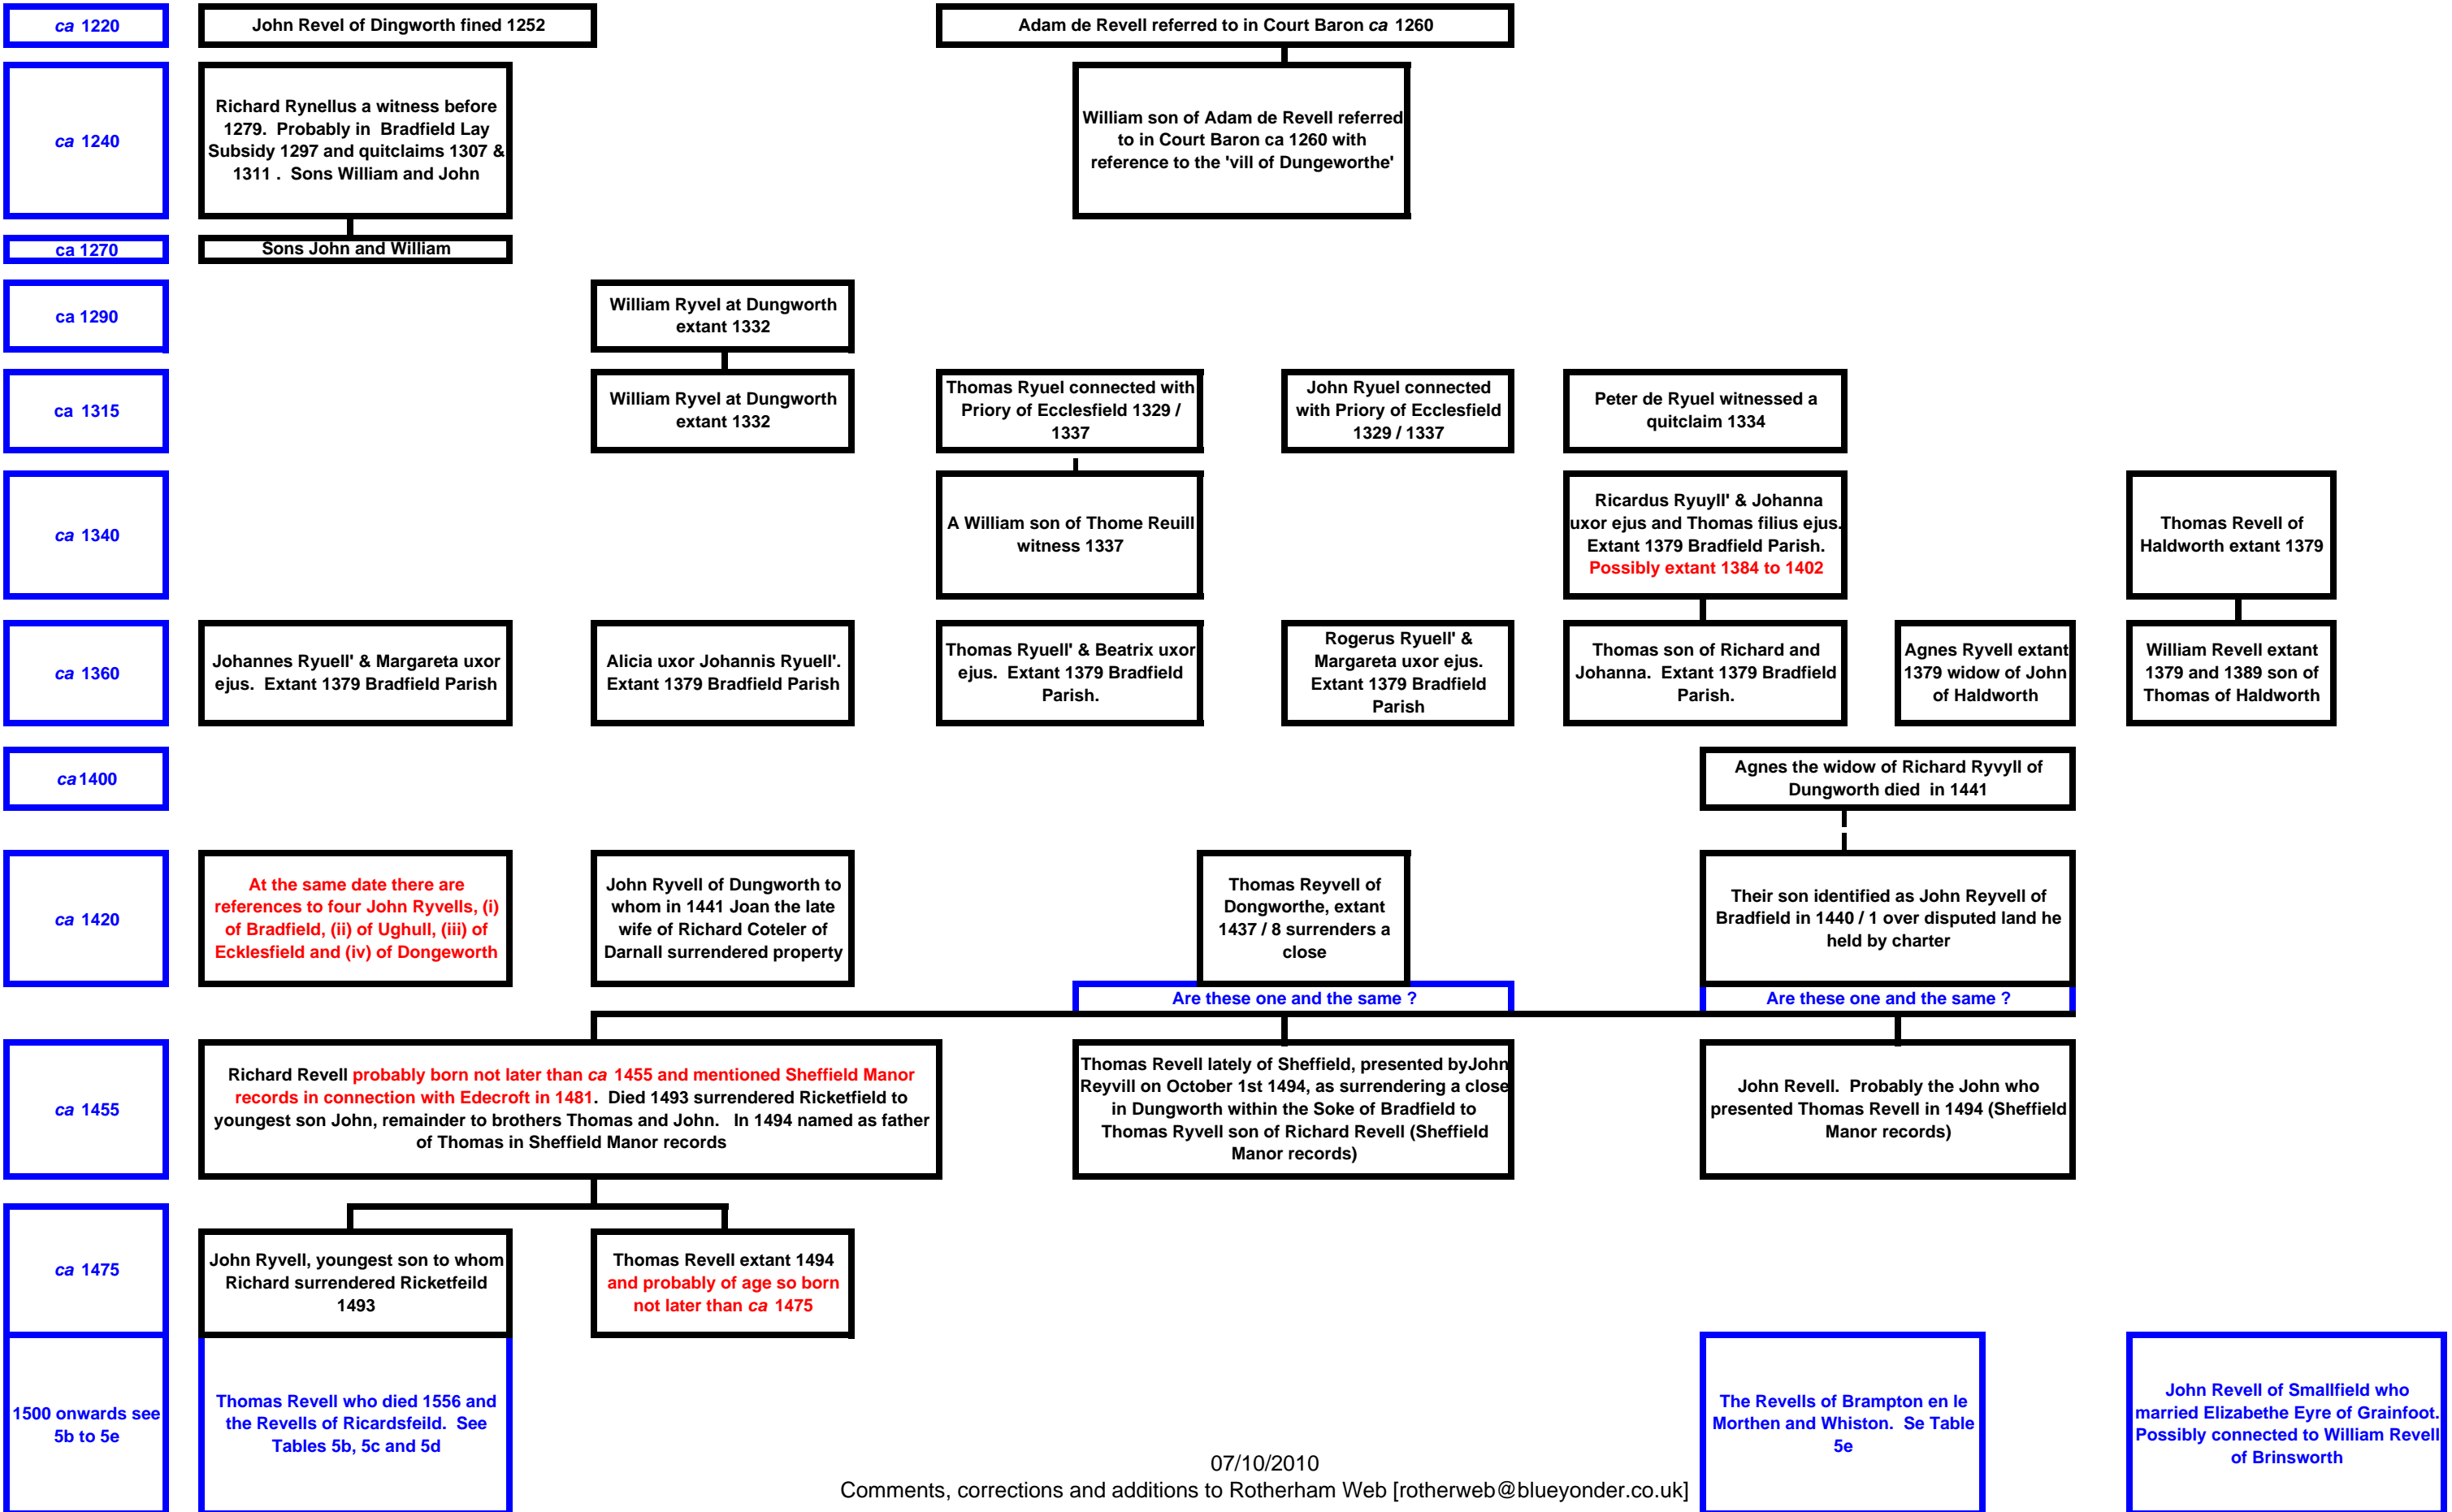

**Table 5a. The Revells of Yorkshire. The Revells of Bradfield and Stannington ca 1200 to ca 1500**

Approximate latest date of birth assuming that not officially recorded before being 'of age', and not marrying until ca 20 years old