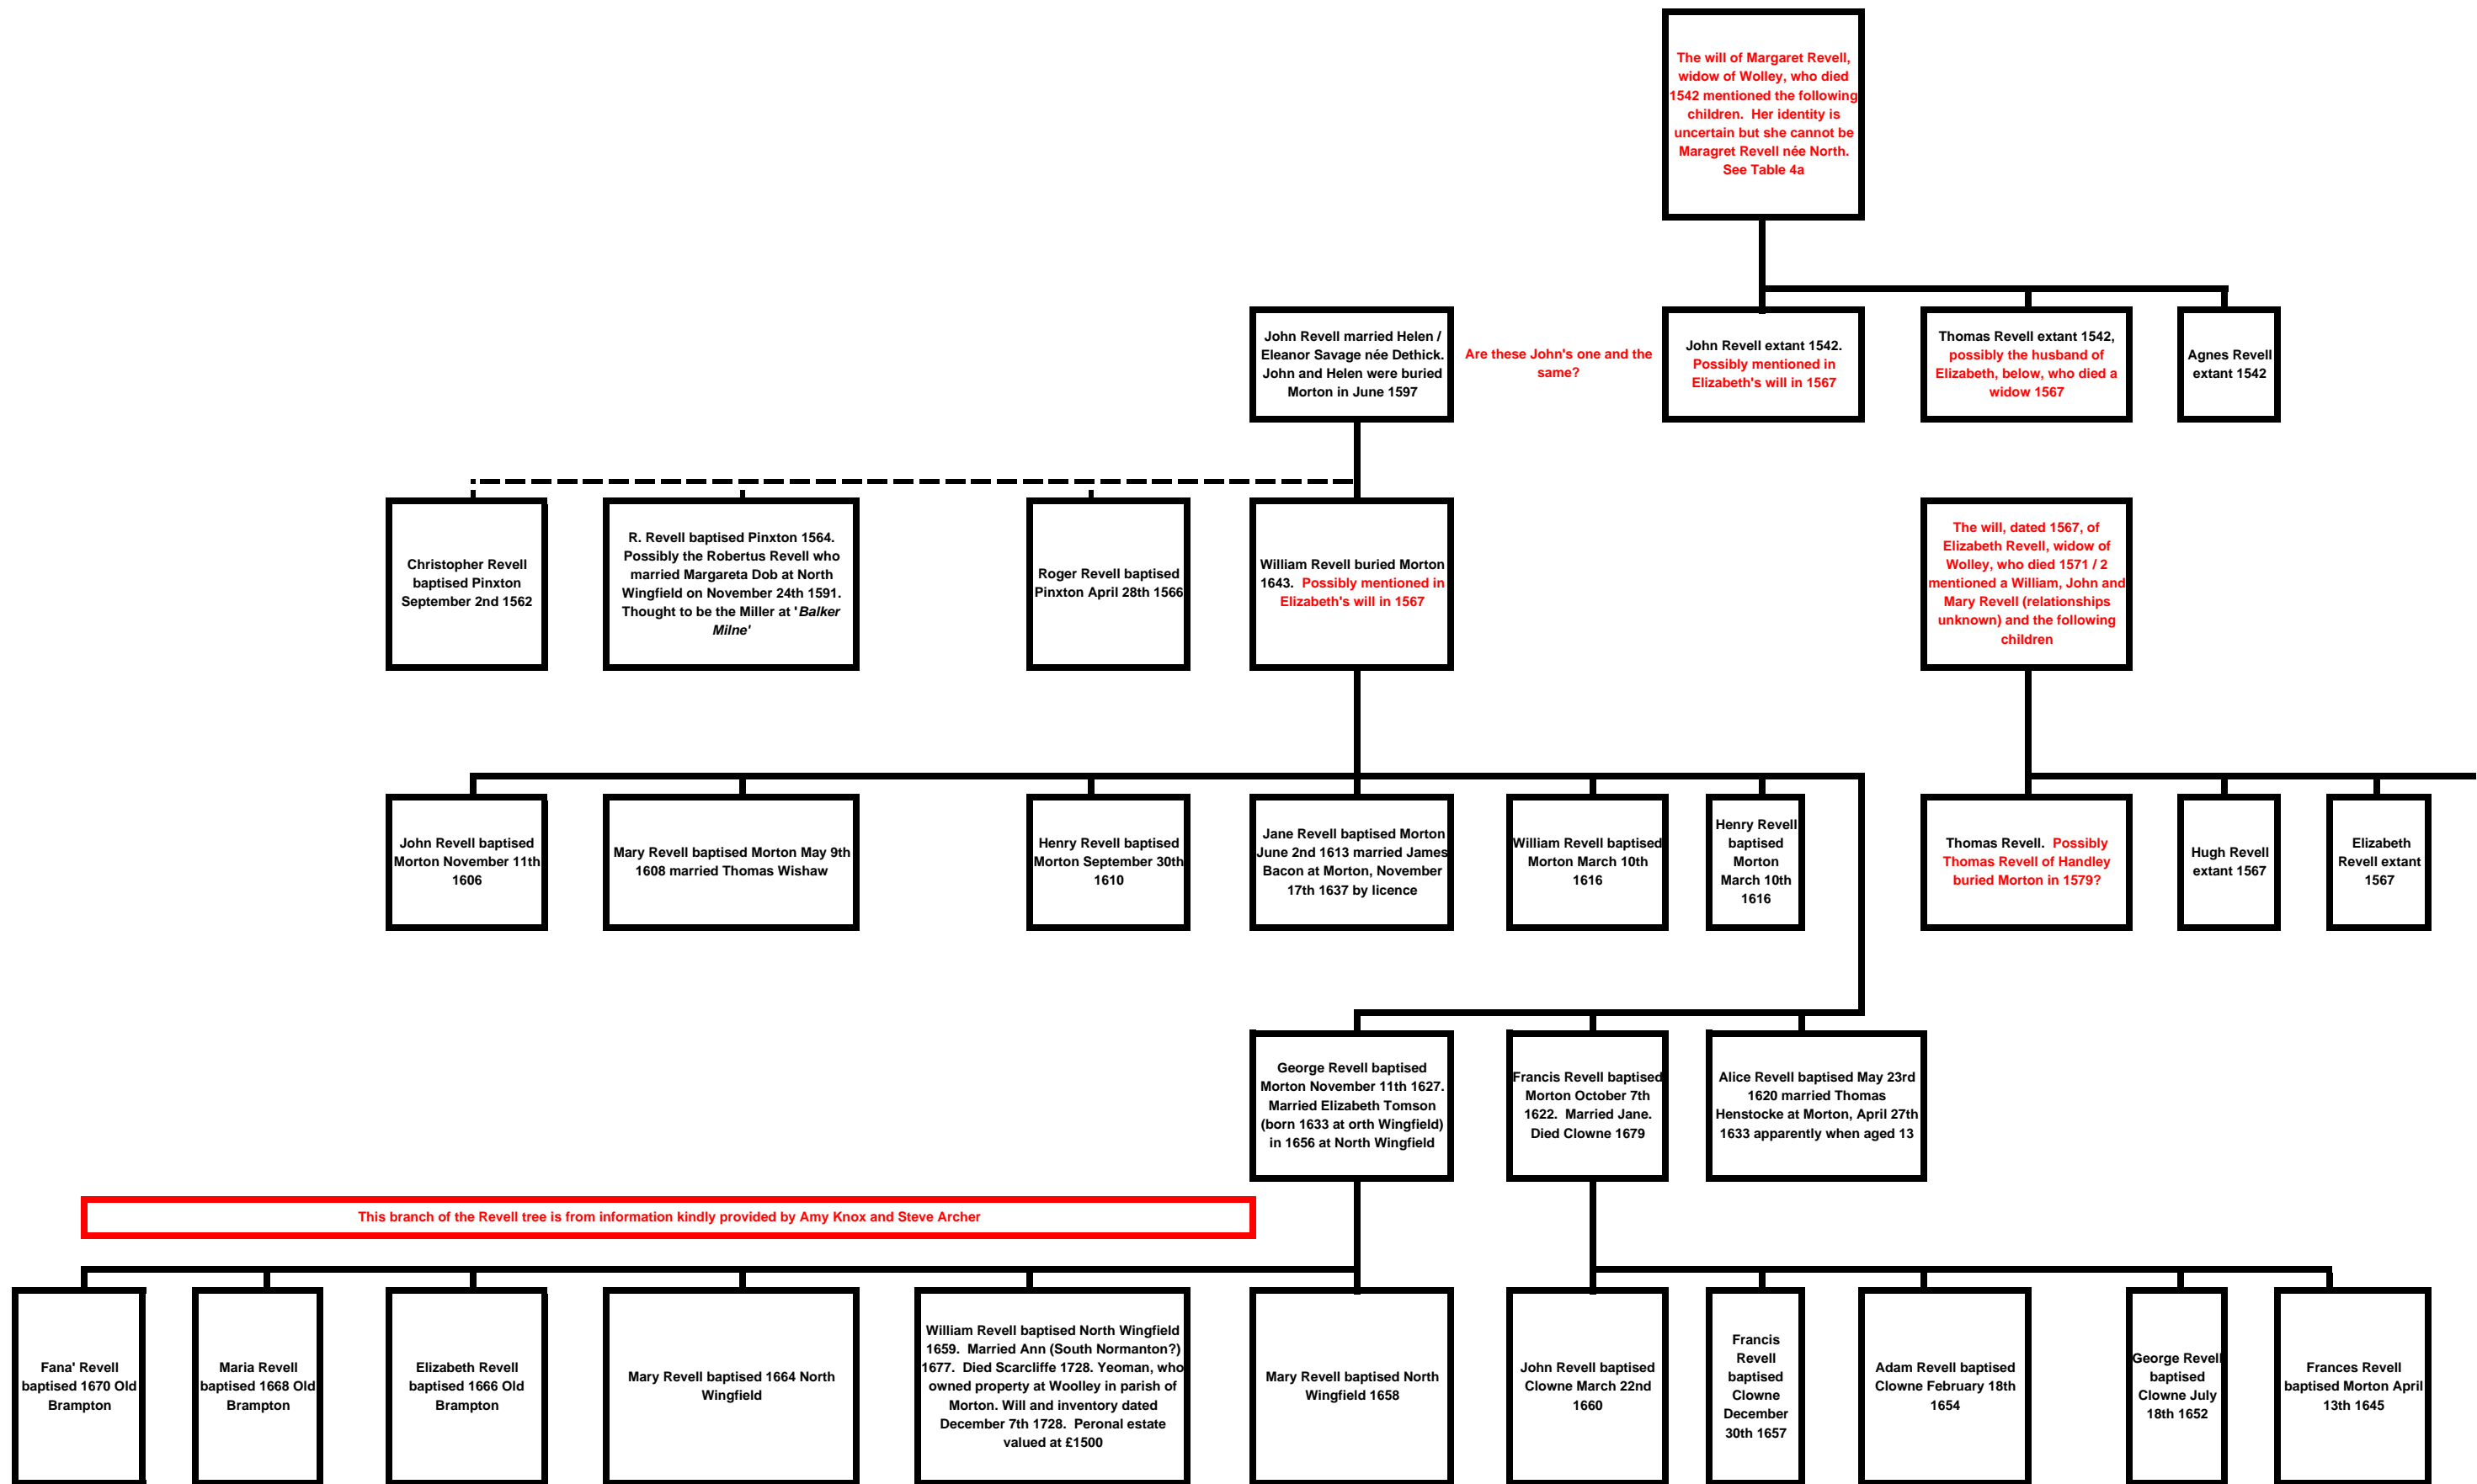

**4b. The Revells of Derbyshire (Revised September 2nd 2009)**

02/09/2009

Comments, corrections and additions to Rotherham Web [rotherweb@blueyonder.co.uk]

02/09/2009